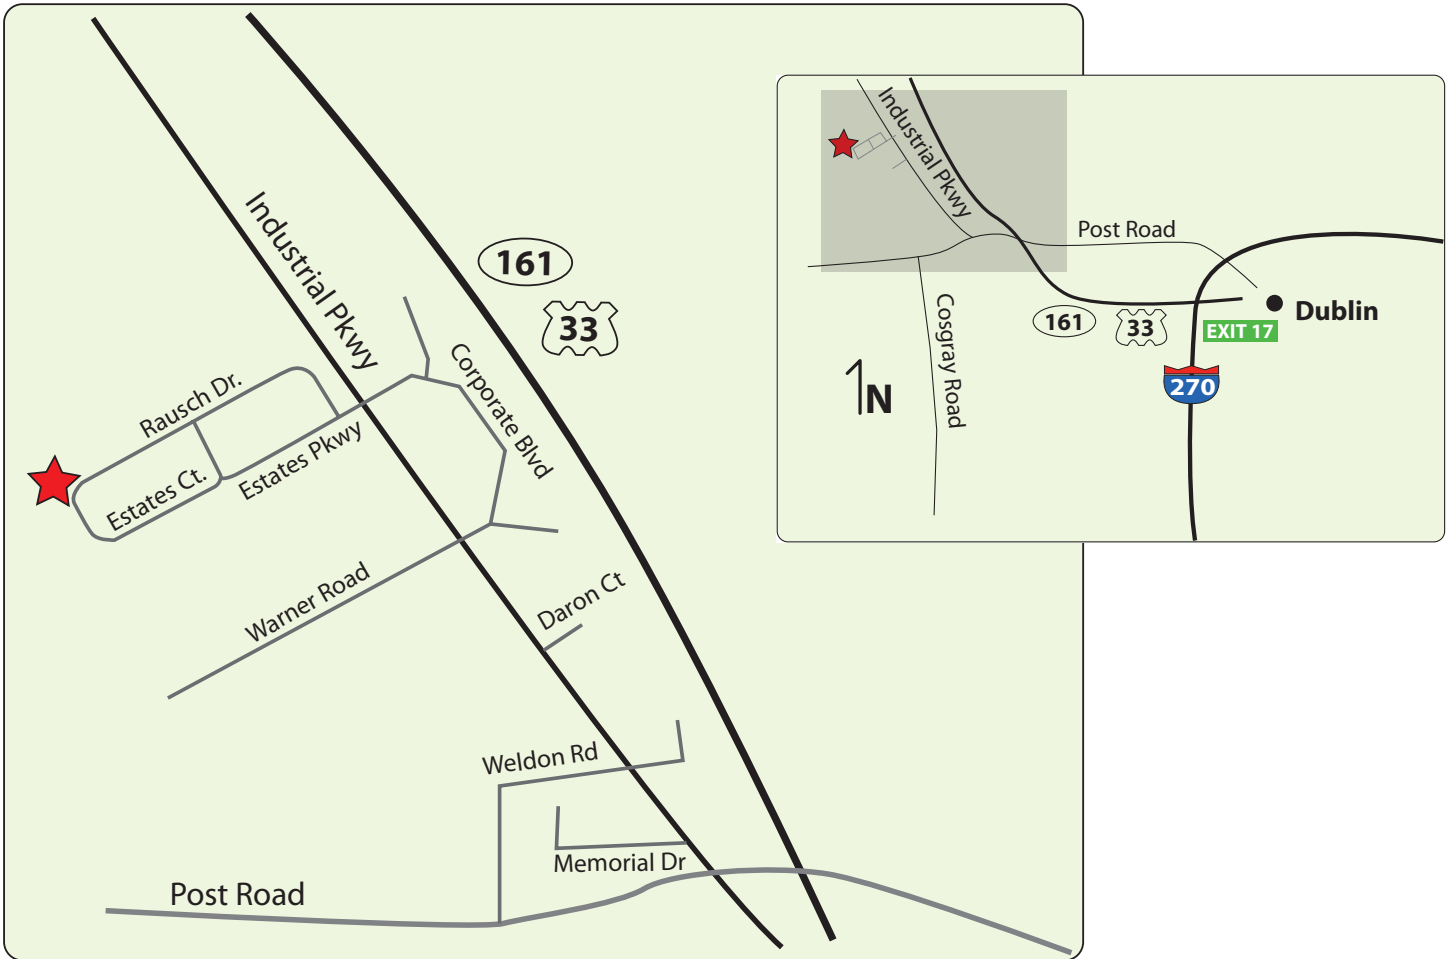

Public Safety Concepts

Public Safety Concepts
8495 Estates Ct
Plain City, OH 43064
Phone: 614-733-0200
Fax: 614-873-7205

Hours of Operation:
Monday - Friday
8:00 AM to 4:30 PM
Eastern Standard Time

- I-270 toward DUBLIN
- Merge onto US-33 with OH-161 W via EXIT 17B toward MARYSVILLE
- Take the OH-161/POST RD exit toward PLAIN CITY
- Turn onto OH-161/POST RD.
- Turn RIGHT onto INDUSTRIAL PKWY/CR-1
- Turn LEFT onto ESTATES PKWY
- Turn LEFT onto ESTATES Ct.
- 8495 Estates Ct